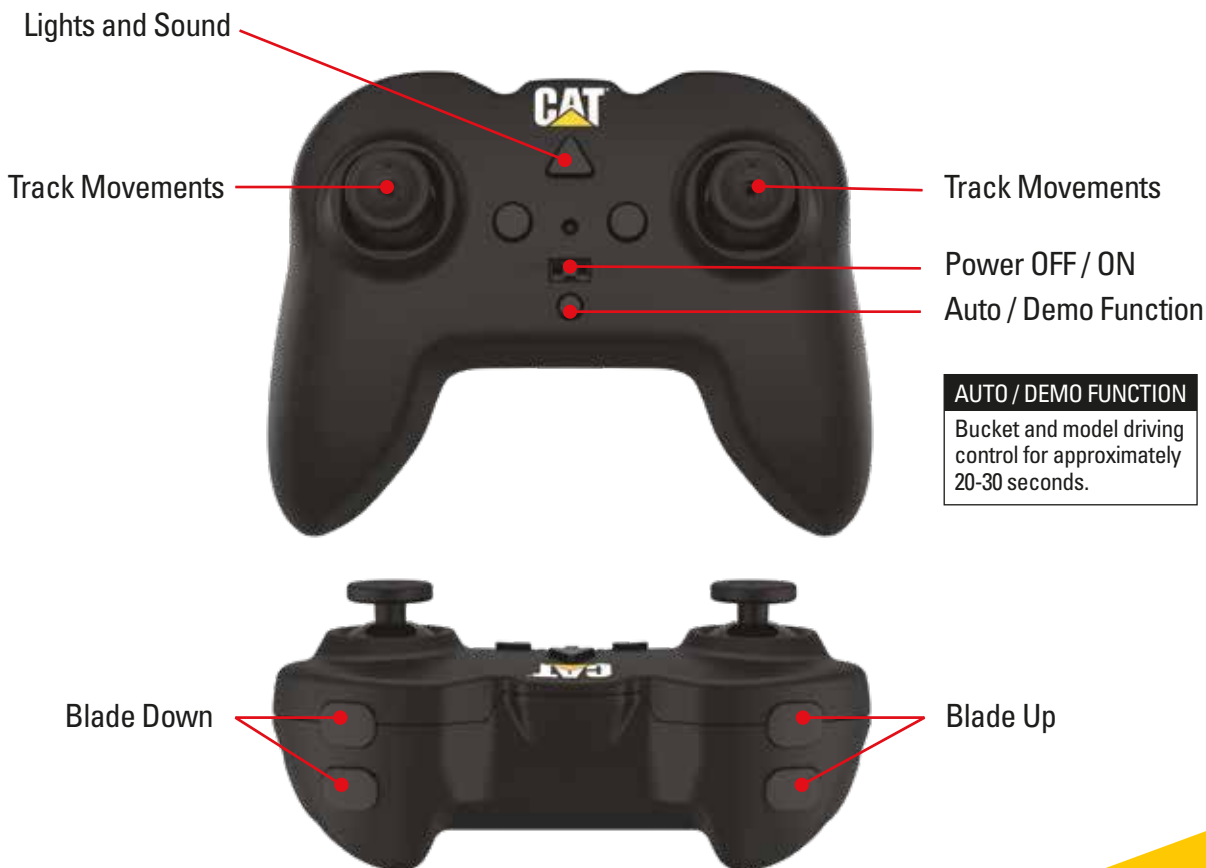

AUTO DEMO

INDIVIDUAL MOVEMENT

LONG PLAY TIME

AUTHENTIC SCALE MODEL

RECHARGEABLE BATTERY

- Full function radio controlled
- Frequency: 2.4G
- Light and sound functions
- Auto demo functions
- Individual RC movements of front arm, rear arm, buckets, and rotation of body

- Long play time
- Authentic scale model
- Lithium-battery 700mAh
- 2 x AAA for controller (included)

Cat® Radio Control 1:24 Scale D7E Track-Type Tractor

OPERATING INSTRUCTIONS

ITEM NUMBER
25002
1:24 SCALE

Cat® Radio Control 1:24 Scale D7E Track-Type Tractor

OPERATING INSTRUCTIONS

Package includes:

- Track-Type Tractor
- Controller
- USB charger with cable
- Two AAA batteries
- Lithium battery
- Window box package

Cat® official licensed product, realistic full working functions (individual operations of bucket, stick-arm & boom-arm, powerful excavation actions by leadscrew transmission), high quality steel gears for durable life, realistic light & sound effect, upper-body can rotate 360 degrees.