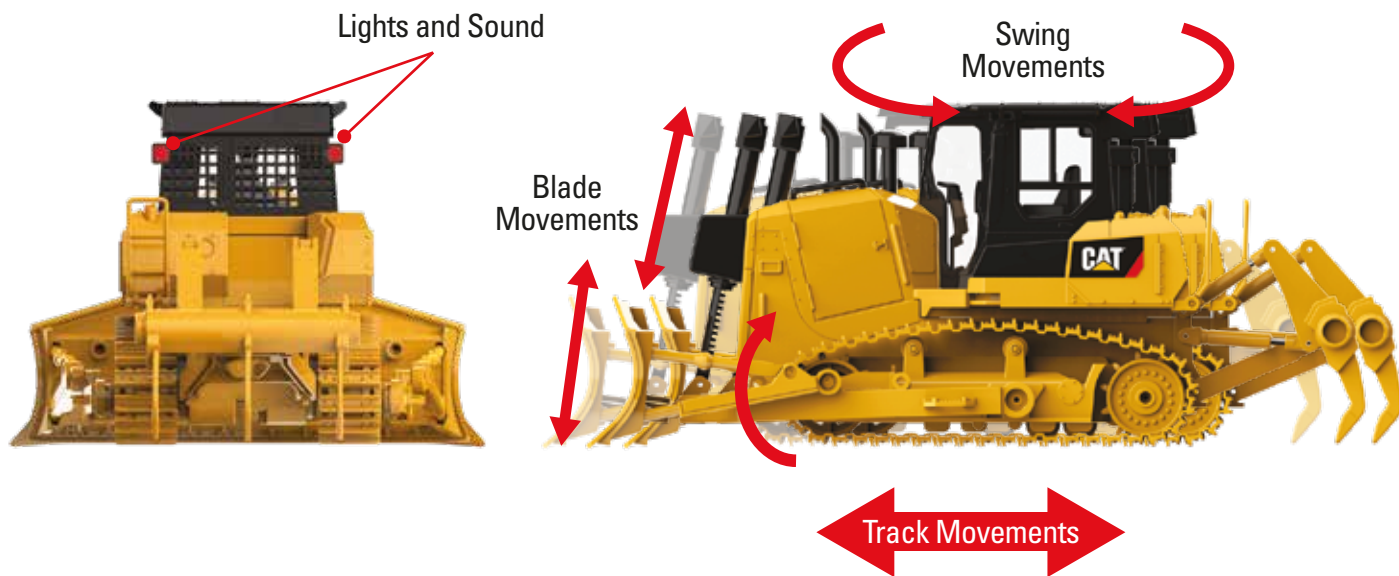

AUTO DEMO

INDIVIDUAL MOVEMENT

LONG PLAY TIME

AUTHENTIC SCALE MODEL

RECHARGEABLE BATTERY

- Full function radio controlled
- Frequency: 2.4G
- Light and sound functions
- Auto demo functions
- Individual RC movements of front arm, rear arm, buckets, and rotation of body

- Long play time
- Authentic scale model
- Lithium-battery 700mAh
- 2 x AAA for controller (included)

Cat® Radio Control 1:24 Scale D7E Track-Type Tractor

OPERATING INSTRUCTIONS

ITEM NUMBER
25002
1:24 SCALE

Cat® Radio Control 1:24 Scale D7E Track-Type Tractor

OPERATING INSTRUCTIONS

Package includes:

- Track-Type Tractor
- Controller
- USB charger with cable
- Two AAA batteries
- Lithium battery
- Window box package

Cat® official licensed product, realistic full working functions (individual operations of bucket, stick-arm & boom-arm, powerful excavation actions by leadscrew transmission), high quality steel gears for durable life, realistic light & sound effect, upper-body can rotate 360 degrees.