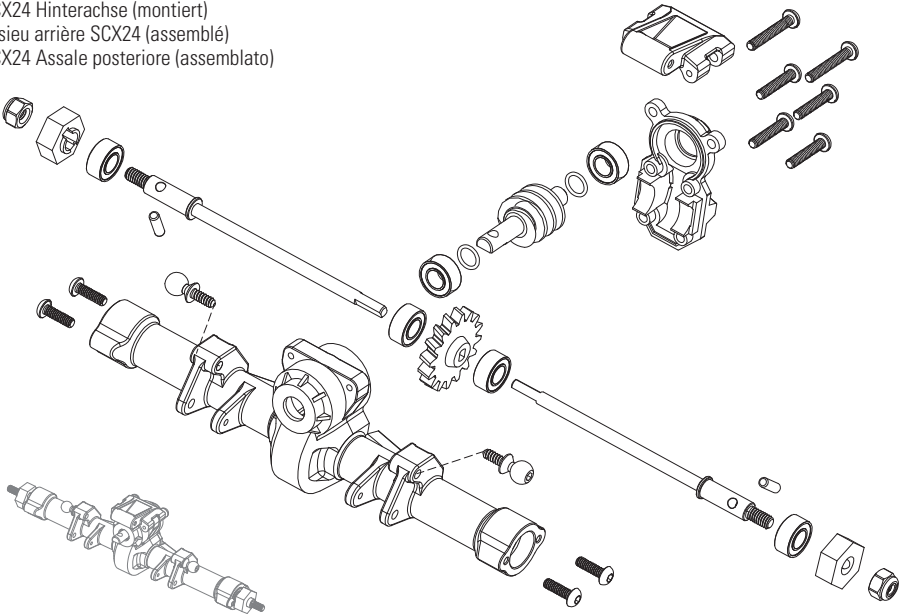

AXI31611 and AXI204000

SCX24 Driveshaft Set (short, medium, long)
SCX24 Antriebswellensatz (kurz, mittel, lang)
Ensemble d'arbre
de transmission SCX24 (court, moyen, long)
SCX24 Set albero di trasmissione
(corto, medio, lungo)

AXI31608

SCX24 Transmission (assembled)
SCX24 Getriebe (montiert)
Transmission SCX24 (assemblée)
SCX24 Trasmissione (assemblata)

AXI31609

SCX24 Front Axle (assembled)
SCX24 Vorderachse (montiert)
Essieu avant SCX24 (assemblé)
SCX24 Assale anteriore (assemblato)

**AXI31610**

SCX24 Rear Axle (assembled)
SCX24 Hinterachse (montiert)
Essieu arrière SCX24 (assemblé)
SCX24 Assale posteriore (assemblato)

AXI204000

SCX24 Suspension Links (short, medium, long)

SCX24 Aufhängeglieder (kurz, mittel, lang)

Bras de suspension SCX24 (court, moyen, long)

SCX24 Bielle sospensioni (corte, medie, lunghe)

AXI31614
 SCX24 Chassis Set
 SCX24 Karosseriesatz
 Ensemble de carrosserie SCX24
 SCX24 Set telaio

AXI200000

2019 Jeep JLUCRC Body Set (clear and cut)