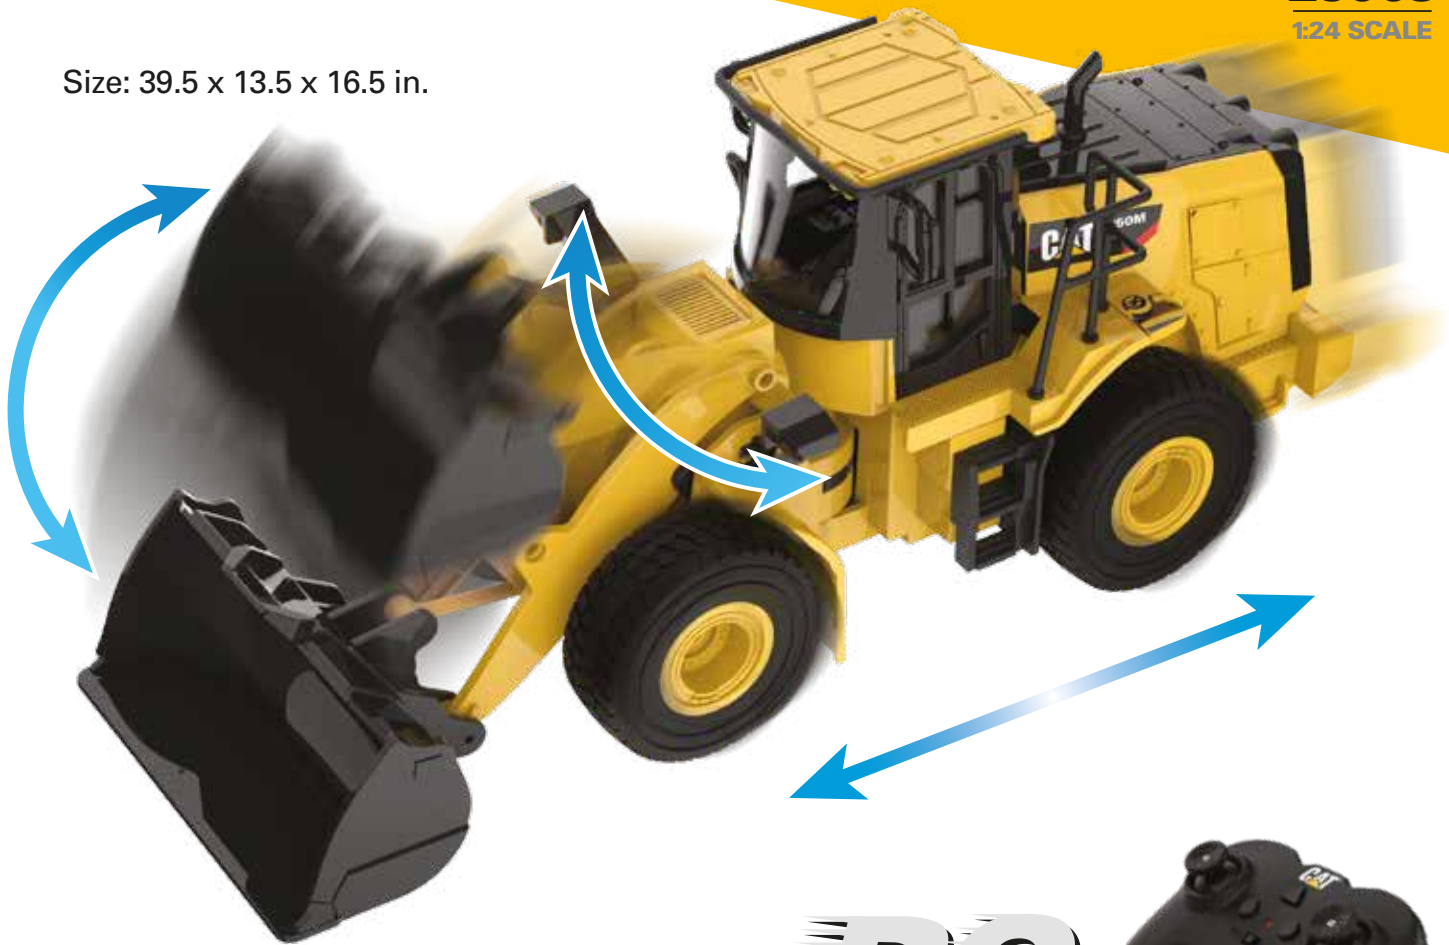

# Cat® Radio Control 1:24 Scale 950M Wheel Loader

ITEM NUMBER  
**25003**  
1:24 SCALE

Size: 39.5 x 13.5 x 16.5 in.

AUTHENTIC SCALE MODEL

RECHARGEABLE BATTERY

- Full function radio controlled
- Frequency: 2.4G
- Light and sound functions
- Auto demo functions
- Individual RC movements of front arm, rear arm, buckets, and rotation of body

# Cat® Radio Control 1:24 Scale 950M Wheel Loader